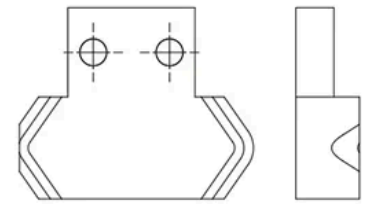

ZK-WCS Wipers

Pair of wipers for CSW/CSWK-sliders. To keep the raceways free of contamination and ensure a longer service life.

For CSW/CSWK-sliders, the wipers are delivered un-assembled and need to be correctly oriented and laterally adjusted to the rail. In cases when a complete system of rail + slider(s) is ordered, wipers are already assembled, oriented, and adjusted to the rail.

General Data

Wiper WCST for T-rail

Wiper WCSU for U-rail

Wiper WCSK for K-rail

Designation	Size	Compatible with
ZK-WCST18	18	T-rail
ZK-WCST28	28	T-rail
ZK-WCST43	43	T-rail
ZK-WCST63	63	T-rail
ZK-WCSU18	18	U-rail
ZK-WCSU28	28	U-rail
ZK-WCSU43	43	U-rail
ZK-WCSU63	63	U-rail
ZK-WCSK43	43	K-rail
ZK-WCSK63	63	K-rail