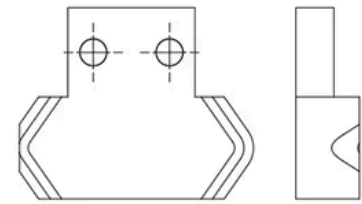

ZK-WCS Wipers

Pair of wipers for CSW/CSWK-sliders. To keep the raceways free of contamination and ensure a longer service life.

For CSW/CSWK-sliders, the wipers are delivered un-assembled and need to be correctly oriented and laterally adjusted to the rail. In cases when a complete system of rail + slider(s) is ordered, wipers are already assembled, oriented, and adjusted to the rail.

General Data

Wiper WCST for T-rail

Wiper WCSU for U-rail

Wiper WCSK for K-rail

Designation	Size	Compatible with
ZK-WCST18	18	T-rail
ZK-WCST28	28	T-rail
ZK-WCST43	43	T-rail
ZK-WCST63	63	T-rail
ZK-WCSU18	18	U-rail
ZK-WCSU28	28	U-rail
ZK-WCSU43	43	U-rail
ZK-WCSU63	63	U-rail
ZK-WCSK43	43	K-rail
ZK-WCSK63	63	K-rail