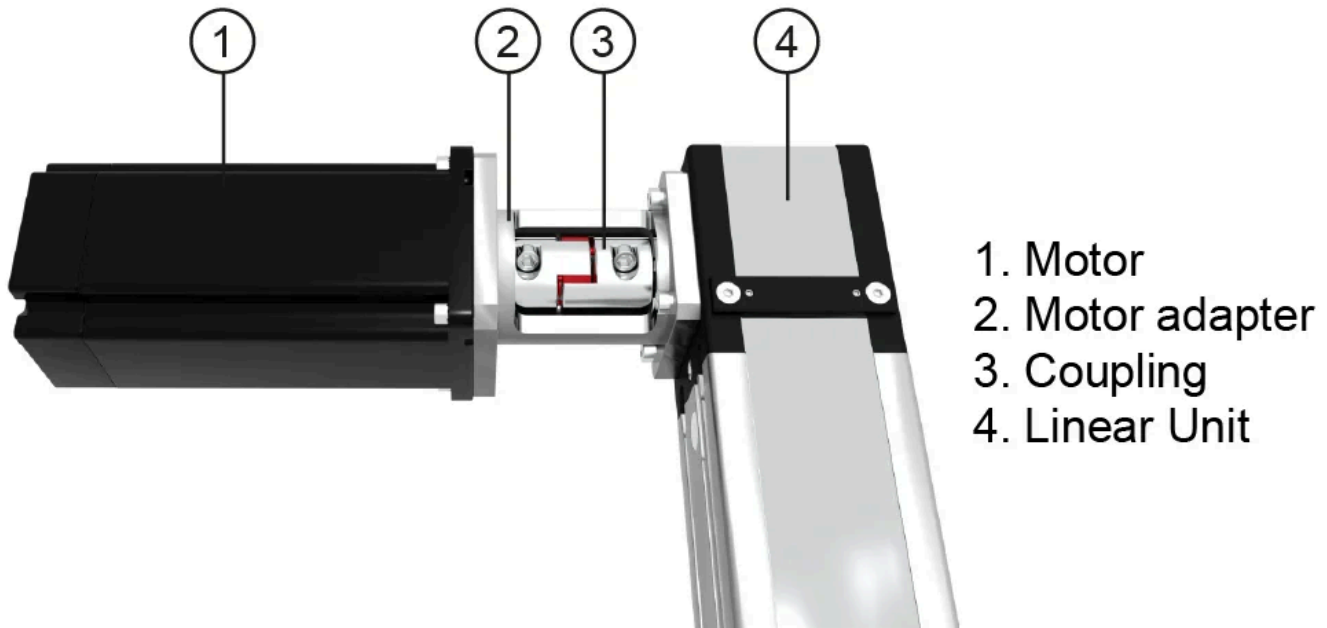

General Data

1. Motor
2. Motor adapter
3. Coupling
4. Linear Unit

Designation	Description	Compatible with	Motor Type Flange	Coupling
VK - 38x38 - 65490	VK MTJ40 38 x 38 GESM14	MTJ40, MTJZ40, MRJ40	38 x 38	GESM14
VK - 40 - 65502	VK MTJ40 40 GESM14	MTJ40, MTJZ40, MRJ40	Ø 40	GESM14
VK - 40x40 - 65458	VK MTJ40 40 x 40 GESM9	MTJ40, MTJZ40, MRJ40	40 x 40	GESM9
VK - 50 - 65543	VK MTJ40 50 GESM14	MTJ40, MTJZ40, MRJ40	Ø 50	GESM14
VK - 55 - 65546	VK MTJ40 55 GESM14	MTJ40, MTJZ40, MRJ40	Ø 55	GESM14
VK - 56x56 - 65552	VK MTJ40 56 x 56 GESM14	MTJ40, MTJZ40, MRJ40	56 x 56	GESM14
VK - 60 - 65553	VK MTJ40 60 GESM14	MTJ40, MTJZ40, MRJ40	Ø 60	GESM14
VK - 60x60 - 65555	VK MTJ40 60 x 60 GESM14	MTJ40, MTJZ40, MRJ40	60 x 60	GESM14
VK - 65 - 65558	VK MTJ40 65 GESM14	MTJ40, MTJZ40, MRJ40	Ø 65	GESM14
VK - 70 - 65562	VK MTJ40 70 GESM14	MTJ40, MTJZ40, MRJ40	Ø 70	GESM14
VK - 72x72 - 65563	VK MTJ40 72 x 72 GESM14	MTJ40, MTJZ40, MRJ40	72 x 72	GESM14
VK - 80x80 - 65568	VK MTJ40 80 x 80 GESM19/24	MTJ40, MTJZ40, MRJ40	80 x 80	GESM19/24
VK - 86x86 - 65572	VK MTJ40 86 x 86 GESM14	MTJ40, MTJZ40, MRJ40	86 x 86	GESM14
VK - 40 - 65575	VK MTJ65 40 GESM14	MTJ65, MTJZ65, MRJ65	Ø 40	GESM14
VK - 42x42 - 65576	VK MTJ65 42 x 42 GESM14	MTJ65, MTJZ65, MRJ65	42 x 42	GESM14
VK - 50 - 65582	VK MTJ65 50 GESM14	MTJ65, MTJZ65, MRJ65	Ø 50	GESM14
VK - 57x57 - 65585	VK MTJ65 57 x 57 GESM14	MTJ65, MTJZ65, MRJ65	57 x 57	GESM14
VK - 60 - 65589	VK MTJ65 60 GESM14	MTJ65, MTJZ65, MRJ65	Ø 60	GESM14
VK - 60x60 - 65596	VK MTJ65 60 x 60 GESM14	MTJ65, MTJZ65, MRJ65	60 x 60	GESM14
VK - 65 - 65597	VK MTJ65 65 GESM14	MTJ65, MTJZ65, MRJ65	Ø 65	GESM14
VK - 70 - 65599	VK MTJ65 70 GESM14	MTJ65, MTJZ65, MRJ65	Ø 70	GESM14
VK - 72x72 - 65601	VK MTJ65 72 x 72 GESM14	MTJ65, MTJZ65, MRJ65	72 x 72	GESM14
VK - 80 - 65603	VK MTJ65 80 GESM19/24	MTJ65, MTJZ65, MRJ65	Ø 80	GESM19/24
VK - 80x80 - 65604	VK MTJ65 80 x 80 GESM19/24	MTJ65, MTJZ65, MRJ65	80 x 80	GESM19/24
VK - 85 - 65605	VK MTJ65 85 GESM19/24	MTJ65, MTJZ65, MRJ65	Ø 85	GESM19/24
VK - 86x86 - 65608	VK MTJ65 86 x 86 GESM19/24	MTJ65, MTJZ65, MRJ65	86 x 86	GESM19/24