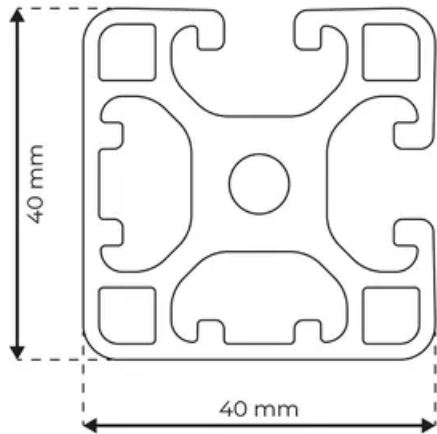

Profile 8 40x40 Light 2N90

System: 40 - Slot 8
Dimensions: 40x40
Length (mm): 6000
Material Quality: Light
Profile Type: Closed

General Data

Designation	System	Ix (cm ⁴)	Iy (cm ⁴)	Wx (cm ³)	Wy (cm ³)
RP1320	40 - Slot 8	9.5	9.5	4.68	4.68

Designation	A (cm ²)	Mass (kg/m)
RP1320	6.7	1.82