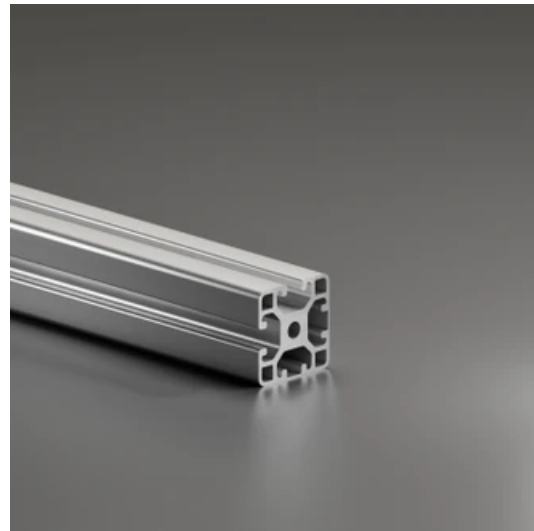

Profile 8 40x40 Light 2N90

System: 40 - Slot 8
Dimensions: 40x40
Length (mm): 6000
Material Quality: Light
Profile Type: Closed

General Data

Designation	System	Ix (cm ⁴)	Iy (cm ⁴)	Wx (cm ³)	Wy (cm ³)
RP1320	40 - Slot 8	9.5	9.5	4.68	4.68

Designation	A (cm ²)	Mass (kg/m)
RP1320	6.7	1.82