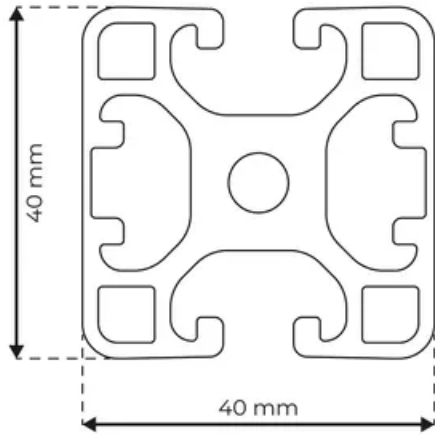

Profile 8 40x40 Light 2N180

System: 40 - Slot 8
Dimensions: 40x40
Length (mm): 6000
Material Quality: Light
Profile Type: Closed

General Data

Designation	System	I_x (cm ⁴)	I_y (cm ⁴)	W_x (cm ³)	W_y (cm ³)
RP1310	40 - Slot 8	9.1	10.01	4.55	5.03

Designation	A (cm ²)	Mass (kg/m)
RP1310	6.74	1.83