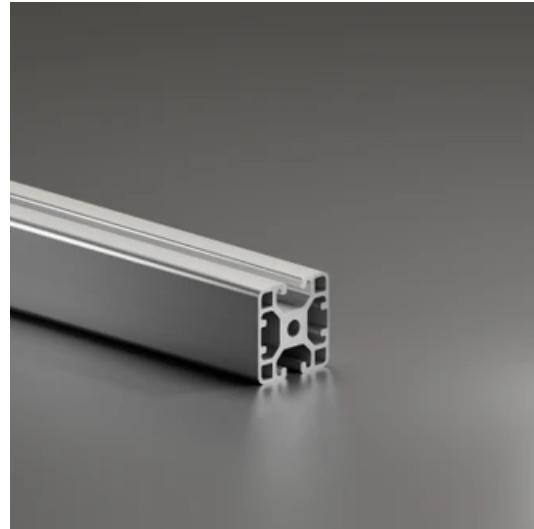

Profile 8 40x40 Light 2N180

System: 40 - Slot 8
Dimensions: 40x40
Length (mm): 6000
Material Quality: Light
Profile Type: Closed

General Data

Designation	System	I_x (cm ⁴)	I_y (cm ⁴)	W_x (cm ³)	W_y (cm ³)
RP1310	40 - Slot 8	9.1	10.01	4.55	5.03

Designation	A (cm ²)	Mass (kg/m)
RP1310	6.74	1.83