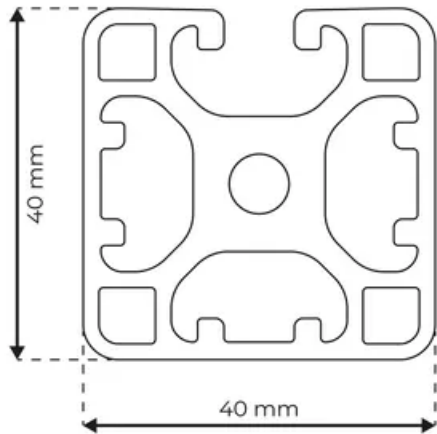

Profile 8 40x40 Light 3N

System: 40 - Slot 8
Dimensions: 40x40
Length (mm): 6000
Material Quality: Light
Profile Type: Closed

General Data

Designation	System	I_x (cm ⁴)	I_y (cm ⁴)	W_x (cm ³)	W_y (cm ³)
RP1302	40 - Slot 8	9.82	10.52	5.05	5.26

Designation	A (cm ²)	Mass (kg/m)
RP1302	7.04	1.91