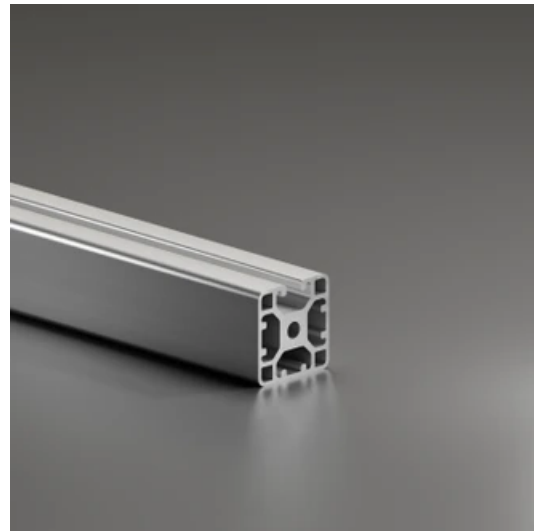

Profile 8 40x40 Light 3N

System: 40 - Slot 8
Dimensions: 40x40
Length (mm): 6000
Material Quality: Light
Profile Type: Closed

General Data

Designation	System	I_x (cm ⁴)	I_y (cm ⁴)	W_x (cm ³)	W_y (cm ³)
RP1302	40 - Slot 8	9.82	10.52	5.05	5.26

Designation	A (cm ²)	Mass (kg/m)
RP1302	7.04	1.91