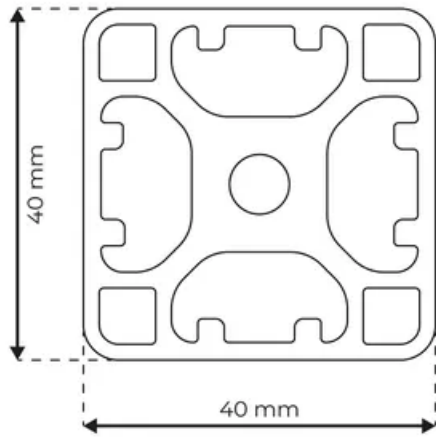

Profile 8 40x40 Light 4N

System: 40 - Slot 8
Dimensions: 40x40
Length (mm): 6000
Material Quality: Light
Profile Type: Closed

General Data

Designation	System	I_x (cm ⁴)	I_y (cm ⁴)	W_x (cm ³)	W_y (cm ³)
RP1301	40 - Slot 8	10.57	10.55	5.28	5.27

Designation	A (cm ²)	Mass (kg/m)
RP1301	7.24	1.96