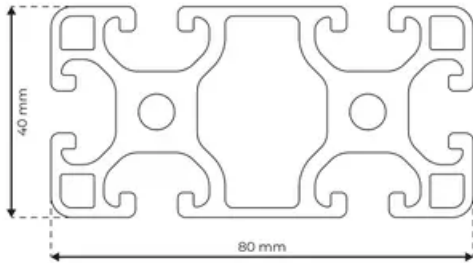

Profile 8 80x40 Light

System: 40 - Slot 8
Dimensions: 80x40
Length (mm): 6000
Material Quality: Light
Profile Type: Open

General Data

Designation	System	I_x (cm ⁴)	I_y (cm ⁴)	W_x (cm ³)	W_y (cm ³)
RP1140	40 - Slot 8	17.14	70.04	8.57	17.51

Designation	A (cm ²)	Mass (kg/m)
RP1140	11.56	3.13