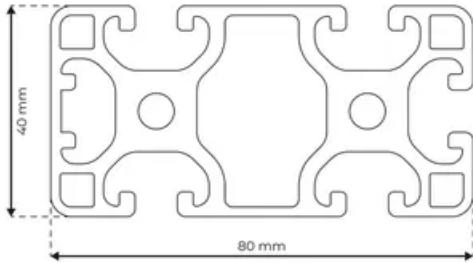

Profile 8 80x40 Light 1N

System: 40 - Slot 8
Dimensions: 80x40
Length (mm): 6000
Material Quality: Light
Profile Type: Closed

General Data

Designation	System	I_x (cm ⁴)	I_y (cm ⁴)	W_x (cm ³)	W_y (cm ³)
RP1330	40 - Slot 8	17.13	72.91	8.56	17.93

Designation	A (cm ²)	Mass (kg/m)
RP1330	11.73	3.19