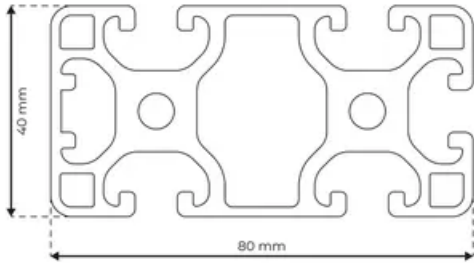

## Profile 8 80x40 Light 1N

**System:** 40 - Slot 8  
**Dimensions:** 40x80  
**Length (mm):** 6000  
**Material Quality:** Light  
**Profile Type:** Closed

## General Data

Designation	System	$I_x$ (cm <sup>4</sup> )	$I_y$ (cm <sup>4</sup> )	$W_x$ (cm <sup>3</sup> )	$W_y$ (cm <sup>3</sup> )
RP1330	40 - Slot 8	17.13	72.91	8.56	17.93

Designation	A (cm <sup>2</sup> )	Mass (kg/m)
RP1330	11.73	3.19