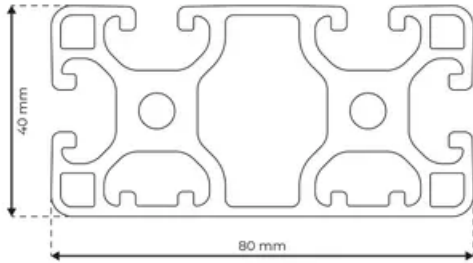

## Profile 8 80x40 Light 2N

**System:** 40 - Slot 8  
**Dimensions:** 80x40  
**Length (mm):** 6000  
**Material Quality:** Light  
**Profile Type:** Closed

## General Data

Designation	System	$I_x$ (cm <sup>4</sup> )	$I_y$ (cm <sup>4</sup> )	$W_x$ (cm <sup>3</sup> )	$W_y$ (cm <sup>3</sup> )
RP1350	40 - Slot 8	18.51	71.63	8.97	17.91

Designation	A (cm <sup>2</sup> )	Mass (kg/m)
RP1350	11.91	3.24