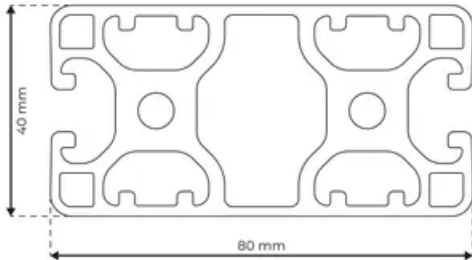

Profile 8 80x40 Light 4N180

System: 40 - Slot 8
Dimensions: 80x40
Length (mm): 6000
Material Quality: Light
Profile Type: Closed

General Data

Designation	System	Ix (cm ⁴)	Iy (cm ⁴)	Wx (cm ³)	Wy (cm ³)
RP1361	40 - Slot 8	20.04	73.31	10.02	18.33

Designation	A (cm ²)	Mass (kg/m)
RP1361	12.34	3.35