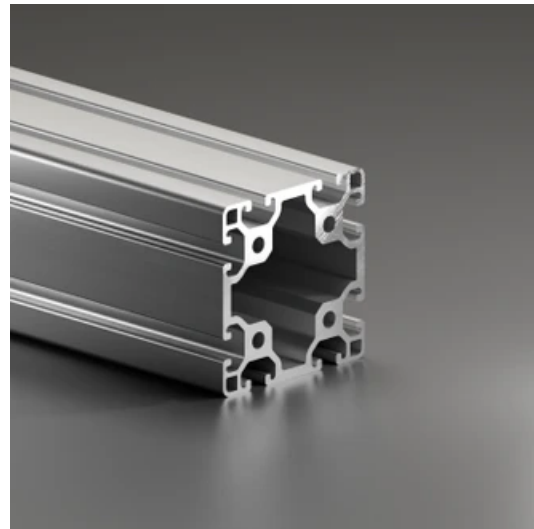

Profile 8 80x80 Light

System: 40 - Slot 8
Dimensions: 80x80
Length (mm): 6000
Material Quality: Light
Profile Type: Open

General Data

Designation	System	I_x (cm ⁴)	I_y (cm ⁴)	W_x (cm ³)	W_y (cm ³)
RP1170	40 - Slot 8	135.32	135.32	33.83	33.83

Designation	A (cm ²)	Mass (kg/m)
RP1170	19.83	5.38