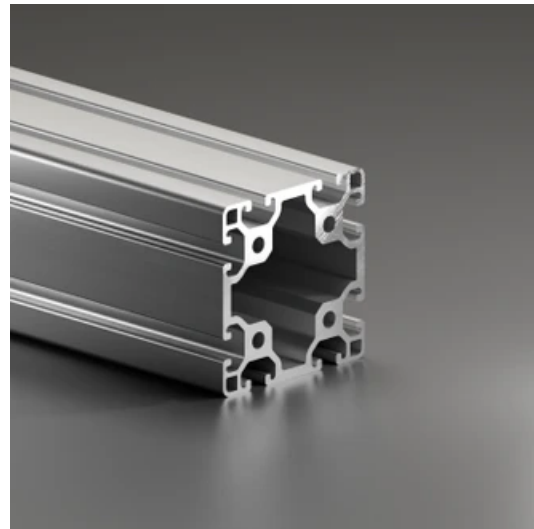

## Profile 8 80x80 Light

**System:** 40 - Slot 8  
**Dimensions:** 80x80  
**Length (mm):** 6000  
**Material Quality:** Light  
**Profile Type:** Open