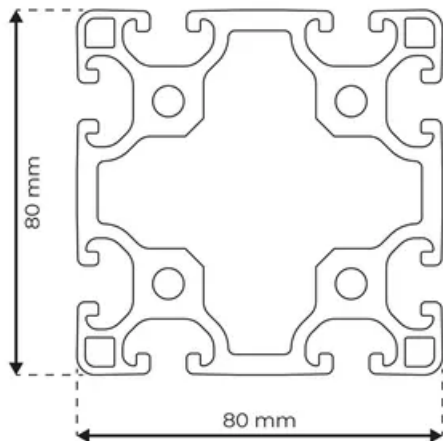

Profile 8 80x80 Light

System: 40 - Slot 8
Dimensions: 80x80
Length (mm): 6000
Material Quality: Light
Profile Type: Open

General Data

Designation	System	I_x (cm ⁴)	I_y (cm ⁴)	W_x (cm ³)	W_y (cm ³)
RP1170	40 - Slot 8	135.32	135.32	33.83	33.83

Designation	A (cm ²)	Mass (kg/m)
RP1170	19.83	5.38