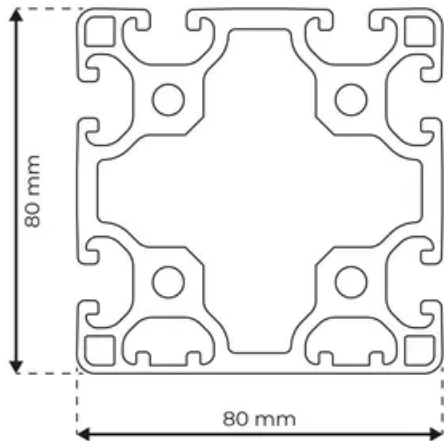

Profile 8 80x80 Light 2N

System: 40 - Slot 8
Dimensions: 80x80
Length (mm): 6000
Material Quality: Light
Profile Type: Closed

General Data

Designation	System	I_x (cm ⁴)	I_y (cm ⁴)	W_x (cm ³)	W_y (cm ³)
RP1185	40 - Slot 8	140.29	136.41	34.5	34.1

Designation	A (cm ²)	Mass (kg/m)
RP1185	20.13	5.46