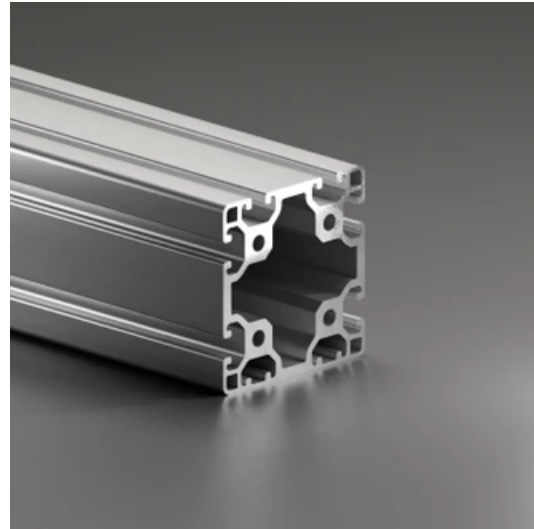

Profile 8 80x80 Light 2N

System: 40 - Slot 8
Dimensions: 80x80
Length (mm): 6000
Material Quality: Light
Profile Type: Closed

General Data

Designation	System	I_x (cm ⁴)	I_y (cm ⁴)	W_x (cm ³)	W_y (cm ³)
RP1185	40 - Slot 8	140.29	136.41	34.5	34.1

Designation	A (cm ²)	Mass (kg/m)
RP1185	20.13	5.46