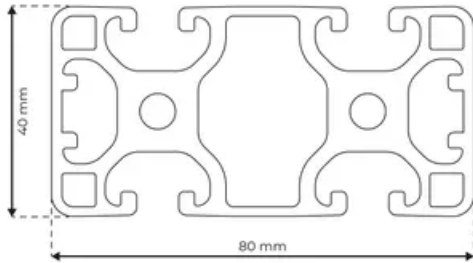

## Profile 8 80x40 Light 2N180

**System:** 40 - Slot 8  
**Dimensions:** 80x40  
**Length (mm):** 6000  
**Material Quality:** Light  
**Profile Type:** Closed

## General Data

Designation	System	$I_x$ (cm <sup>4</sup> )	$I_y$ (cm <sup>4</sup> )	$W_x$ (cm <sup>3</sup> )	$W_y$ (cm <sup>3</sup> )
RP1331	40 - Slot 8	17.29	76.18	8.65	19.04

Designation	A (cm <sup>2</sup> )	Mass (kg/m)
RP1331	11.97	3.26