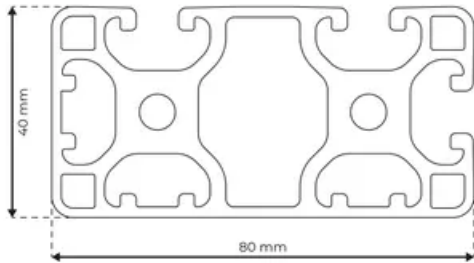

Profile 8 80x40 Light 3N90

System: 40 - Slot 8
Dimensions: 40x80
Length (mm): 6000
Material Quality: Light
Profile Type: Closed

General Data

Designation	System	I_x (cm ⁴)	I_y (cm ⁴)	W_x (cm ³)	W_y (cm ³)
RP1360	40 - Slot 8	18.71	74.71	9.04	18.41

Designation	A (cm ²)	Mass (kg/m)
RP1360	12.27	3.32