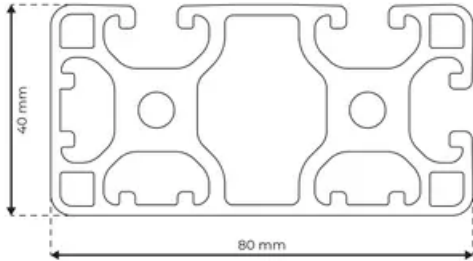

Profile 8 80x40 Light 3N90

System: 40 - Slot 8
Dimensions: 80x40
Length (mm): 6000
Material Quality: Light
Profile Type: Closed

General Data

Designation	System	I_x (cm ⁴)	I_y (cm ⁴)	W_x (cm ³)	W_y (cm ³)
RP1360	40 - Slot 8	18.71	74.71	9.04	18.41

Designation	A (cm ²)	Mass (kg/m)
RP1360	12.27	3.32