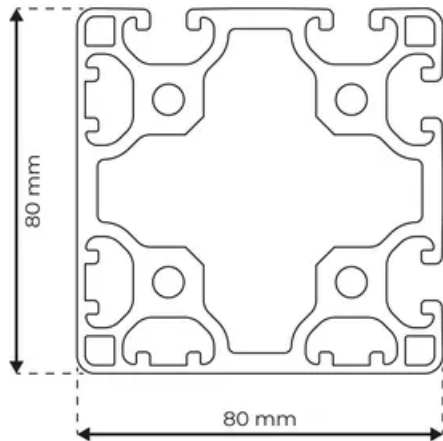

Profile 8 80x80 Light 4N90

System: 40 - Slot 8
Dimensions: 80x80
Length (mm): 6000
Material Quality: Light
Profile Type: Closed

General Data

Designation	System	I_x (cm ⁴)	I_y (cm ⁴)	W_x (cm ³)	W_y (cm ³)
RP1165	40 - Slot 8	141.66	141.66	34.85	34.85

Designation	A (cm ²)	Mass (kg/m)
RP1165	20.46	5.55