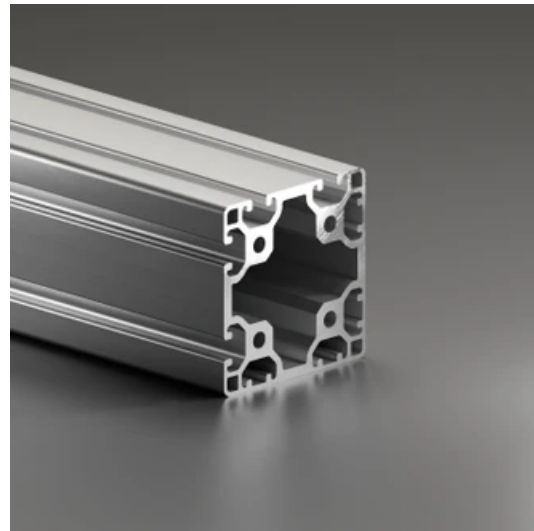

Profile 8 80x80 Light 4N90

System: 40 - Slot 8
Dimensions: 80x80
Length (mm): 6000
Material Quality: Light
Profile Type: Closed

General Data

Designation	System	I_x (cm ⁴)	I_y (cm ⁴)	W_x (cm ³)	W_y (cm ³)
RP1165	40 - Slot 8	141.66	141.66	34.85	34.85

Designation	A (cm ²)	Mass (kg/m)
RP1165	20.46	5.55