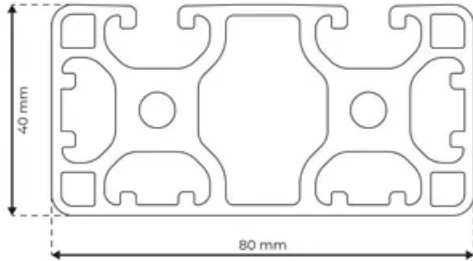

Profile 8 80x40 Light 4N270

System: 40 - Slot 8
Dimensions: 80x40
Length (mm): 6000
Material Quality: Light
Profile Type: Closed

General Data

Designation	System	I_x (cm ⁴)	I_y (cm ⁴)	W_x (cm ³)	W_y (cm ³)
RP1362	40 - Slot 8	18.74	77.52	9.09	19.38

Designation	A (cm ²)	Mass (kg/m)
RP1362	12.45	3.37