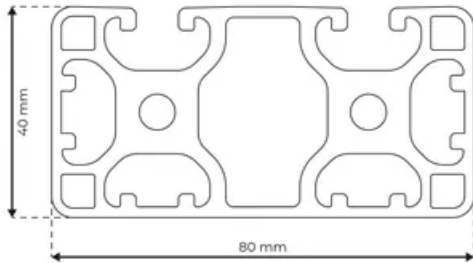

## Profile 8 80x40 Light 4N270

**System:** 40 - Slot 8  
**Dimensions:** 40x80  
**Length (mm):** 6000  
**Material Quality:** Light  
**Profile Type:** Closed

## General Data

Designation	System	$I_x$ (cm <sup>4</sup> )	$I_y$ (cm <sup>4</sup> )	$W_x$ (cm <sup>3</sup> )	$W_y$ (cm <sup>3</sup> )
RP1362	40 - Slot 8	18.74	77.52	9.09	19.38

Designation	A (cm <sup>2</sup> )	Mass (kg/m)
RP1362	12.45	3.37