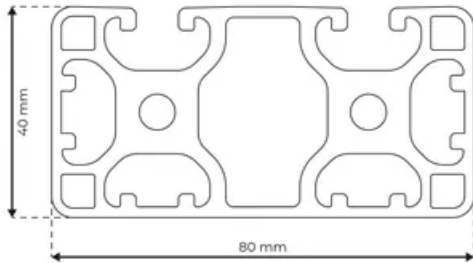

Profile 8 80x40 Light 4N270

System: 40 - Slot 8
Dimensions: 80x40
Length (mm): 6000
Material Quality: Light
Profile Type: Closed

General Data

Designation	System	I_x (cm ⁴)	I_y (cm ⁴)	W_x (cm ³)	W_y (cm ³)
RP1362	40 - Slot 8	18.74	77.52	9.09	19.38

Designation	A (cm ²)	Mass (kg/m)
RP1362	12.45	3.37