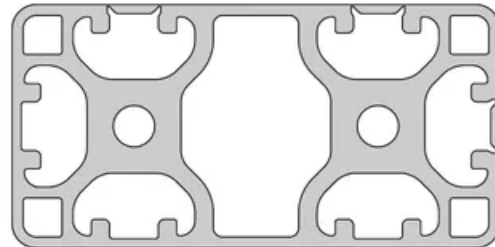

## Profile 8 80x40 Light 6N

**System:** 40 - Slot 8  
**Dimensions:** 40x80  
**Length (mm):** 6000  
**Material Quality:** Light  
**Profile Type:** Closed

## General Data

Designation	System	$I_x$ (cm <sup>4</sup> )	$I_y$ (cm <sup>4</sup> )	$W_x$ (cm <sup>3</sup> )	$W_y$ (cm <sup>3</sup> )
RP1385	40 - Slot 8	19.38	76.96	9.65	19.2

Designation	A (cm <sup>2</sup> )	Mass (kg/m)
RP1385	12.42	3.35