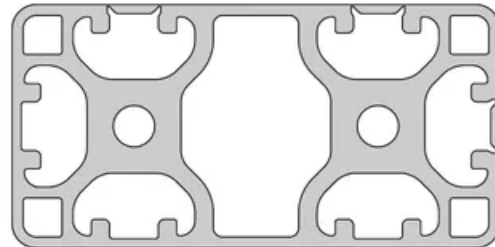

## Profile 8 80x40 Light 6N

**System:** 40 - Slot 8  
**Dimensions:** 80x40  
**Length (mm):** 6000  
**Material Quality:** Light  
**Profile Type:** Closed

## General Data

Designation	System	$I_x$ (cm <sup>4</sup> )	$I_y$ (cm <sup>4</sup> )	$W_x$ (cm <sup>3</sup> )	$W_y$ (cm <sup>3</sup> )
RP1385	40 - Slot 8	19.38	76.96	9.65	19.2

Designation	A (cm <sup>2</sup> )	Mass (kg/m)
RP1385	12.42	3.35