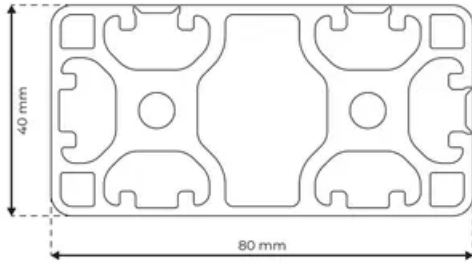

## Profile 8 80x40 Light 6N

**System:** 40 - Slot 8  
**Dimensions:** 40x80  
**Length (mm):** 6000  
**Material Quality:** Light  
**Profile Type:** Closed

## General Data

Designation	System	$I_x$ (cm <sup>4</sup> )	$I_y$ (cm <sup>4</sup> )	$W_x$ (cm <sup>3</sup> )	$W_y$ (cm <sup>3</sup> )
RP1385	40 - Slot 8	19.38	76.96	9.65	19.2

Designation	A (cm <sup>2</sup> )	Mass (kg/m)
RP1385	12.42	3.35