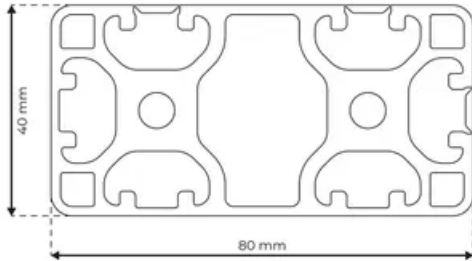

## Profile 8 80x40 Light 6N

**System:** 40 - Slot 8  
**Dimensions:** 80x40  
**Length (mm):** 6000  
**Material Quality:** Light  
**Profile Type:** Closed

## General Data

Designation	System	$I_x$ (cm <sup>4</sup> )	$I_y$ (cm <sup>4</sup> )	$W_x$ (cm <sup>3</sup> )	$W_y$ (cm <sup>3</sup> )
RP1385	40 - Slot 8	19.38	76.96	9.65	19.2

Designation	A (cm <sup>2</sup> )	Mass (kg/m)
RP1385	12.42	3.35