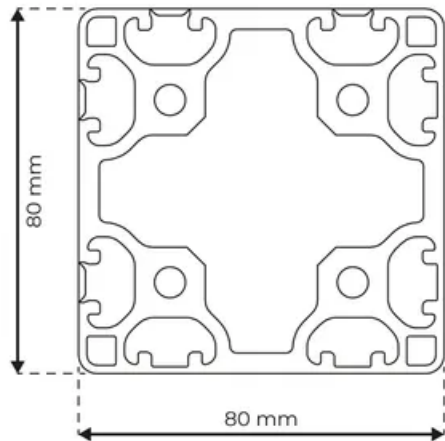

Profile 8 80x80 Light 8N

System: 40 - Slot 8
Dimensions: 80x80
Length (mm): 6000
Material Quality: Light
Profile Type: Closed

General Data

Designation	System	I_x (cm ⁴)	I_y (cm ⁴)	W_x (cm ³)	W_y (cm ³)
RP1195	40 - Slot 8	146.7	146.7	36.4	36.6

Designation	A (cm ²)	Mass (kg/m)
RP1195	20.98	5.69