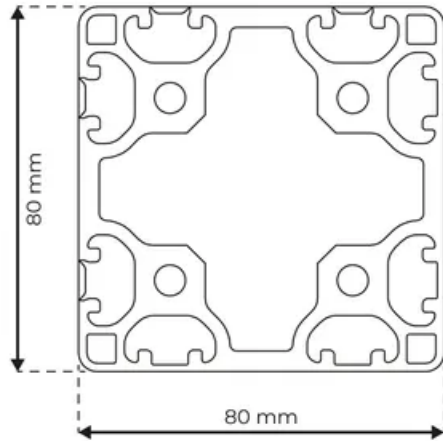

## Profile 8 80x80 Light 8N

**System:** 40 - Slot 8  
**Dimensions:** 80x80  
**Length (mm):** 6000  
**Material Quality:** Light  
**Profile Type:** Closed

## General Data

Designation	System	$I_x$ (cm <sup>4</sup> )	$I_y$ (cm <sup>4</sup> )	$W_x$ (cm <sup>3</sup> )	$W_y$ (cm <sup>3</sup> )
RP1195	40 - Slot 8	146.7	146.7	36.4	36.6

Designation	A (cm <sup>2</sup> )	Mass (kg/m)
RP1195	20.98	5.69