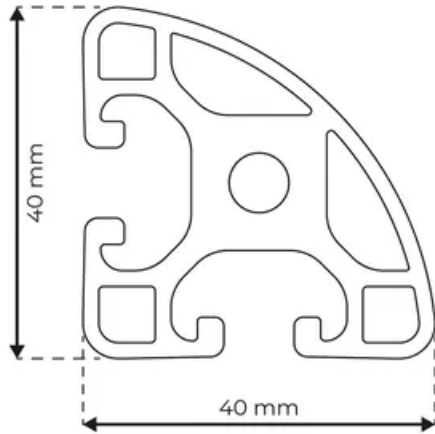

Profile 8 40x40R Light

System: 40 - Slot 8
Dimensions: 40x40R
Length (mm): 6000
Material Quality: Light
Profile Type: Radiused

General Data

Designation	System	I_x (cm ⁴)	I_y (cm ⁴)	W_x (cm ³)	W_y (cm ³)
RP1370	40 - Slot 8	6.7	6.7	3.03	3.03

Designation	A (cm ²)	Mass (kg/m)
RP1370	5.7	1.55