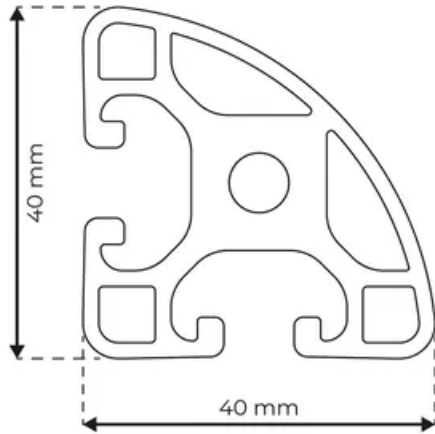

Profile 8 40x40R Light

System: 40 - Slot 8
Dimensions: R40 90°
Length (mm): 6000
Material Quality: Light
Profile Type: Radiused

General Data

Designation	System	I_x (cm ⁴)	I_y (cm ⁴)	W_x (cm ³)	W_y (cm ³)
RP1370	40 - Slot 8	6.7	6.7	3.03	3.03

Designation	A (cm ²)	Mass (kg/m)
RP1370	5.7	1.55