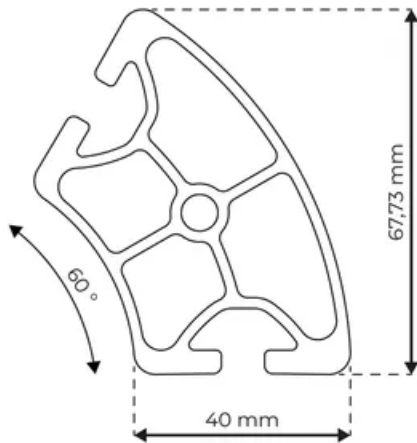

## Profile 8 40x60°R Light

**System:** 40 - Slot 8  
**Dimensions:** R40/80 60°  
**Length (mm):** 6000  
**Material Quality:** Light  
**Profile Type:** Radiused

## General Data

Designation	System	Ix (cm <sup>4</sup> )	Iy (cm <sup>4</sup> )	Wx (cm <sup>3</sup> )	Wy (cm <sup>3</sup> )
RP1430	40 - Slot 8	32.62	19.62	8.48	6.72

Designation	A (cm <sup>2</sup> )	Mass (kg/m)
RP1430	8.09	2.20