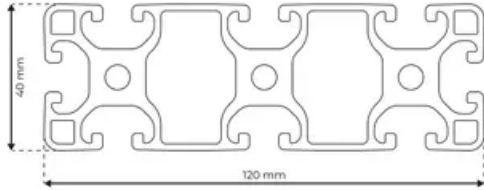

## Profile 8 120x40 Light

**System:** 40 - Slot 8  
**Dimensions:** 40x120  
**Length (mm):** 6000  
**Material Quality:** Light  
**Profile Type:** Open

## General Data

Designation	System	Ix (cm <sup>4</sup> )	Iy (cm <sup>4</sup> )	Wx (cm <sup>3</sup> )	Wy (cm <sup>3</sup> )
RP1155	40 - Slot 8	23.66	219.92	11.83	36.65

Designation	A (cm <sup>2</sup> )	Mass (kg/m)
RP1155	15.86	4.30