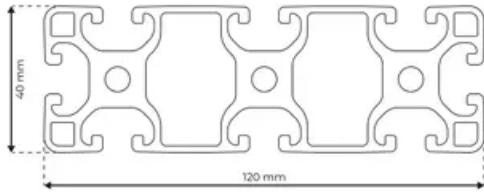

Profile 8 120x40 Light

System: 40 - Slot 8
Dimensions: 120x40
Length (mm): 6000
Material Quality: Light
Profile Type: Open

General Data

Designation	System	I_x (cm ⁴)	I_y (cm ⁴)	W_x (cm ³)	W_y (cm ³)
RP1155	40 - Slot 8	23.66	219.92	11.83	36.65

Designation	A (cm ²)	Mass (kg/m)
RP1155	15.86	4.30