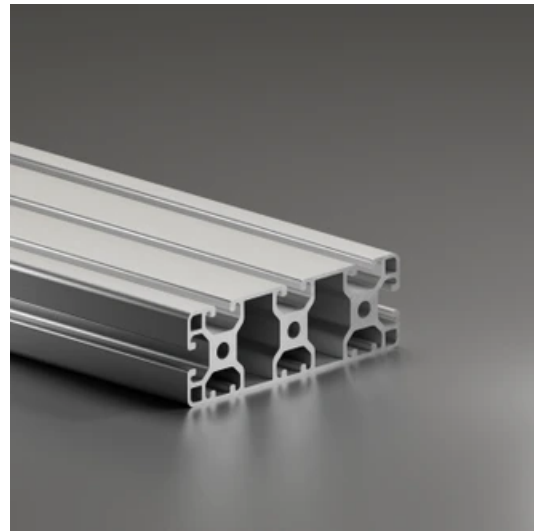

Profile 8 120x40 Light 3N

System: 40 - Slot 8
Dimensions: 120x40
Length (mm): 6000
Material Quality: Light
Profile Type: Closed

General Data

Designation	System	I_x (cm ⁴)	I_y (cm ⁴)	W_x (cm ³)	W_y (cm ³)
RP1560	40 - Slot 8	25.63	226	12.42	37.67

Designation	A (cm ²)	Mass (kg/m)
RP1560	16.4	4.43