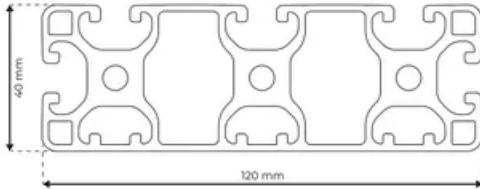

Profile 8 120x40 Light 3N

System: 40 - Slot 8
Dimensions: 120x40
Length (mm): 6000
Material Quality: Light
Profile Type: Closed

General Data

Designation	System	I_x (cm ⁴)	I_y (cm ⁴)	W_x (cm ³)	W_y (cm ³)
RP1560	40 - Slot 8	25.63	226	12.42	37.67

Designation	A (cm ²)	Mass (kg/m)
RP1560	16.4	4.43