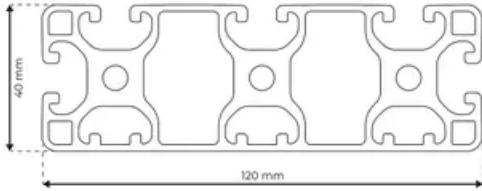

Profile 8 120x40 Light 3N

System: 40 - Slot 8
Dimensions: 40x120
Length (mm): 6000
Material Quality: Light
Profile Type: Closed

General Data

Designation	System	I_x (cm ⁴)	I_y (cm ⁴)	W_x (cm ³)	W_y (cm ³)
RP1560	40 - Slot 8	25.63	226	12.42	37.67

Designation	A (cm ²)	Mass (kg/m)
RP1560	16.4	4.43