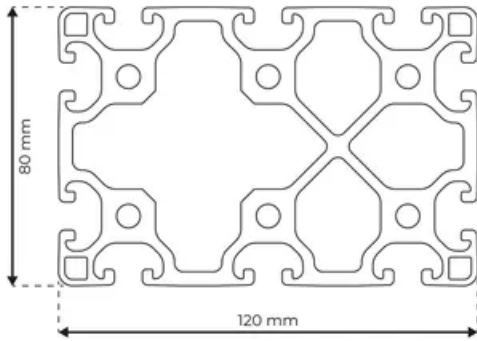

## Profile 8 120x80 Light

**System:** 40 - Slot 8  
**Dimensions:** 80x120  
**Length (mm):** 6000  
**Material Quality:** Light  
**Profile Type:** Open

## General Data

Designation	System	$I_x$ (cm <sup>4</sup> )	$I_y$ (cm <sup>4</sup> )	$W_x$ (cm <sup>3</sup> )	$W_y$ (cm <sup>3</sup> )
RP1190	40 - Slot 8	201.78	420.92	50.44	68.28

Designation	A (cm <sup>2</sup> )	Mass (kg/m)
RP1190	29.89	8.10