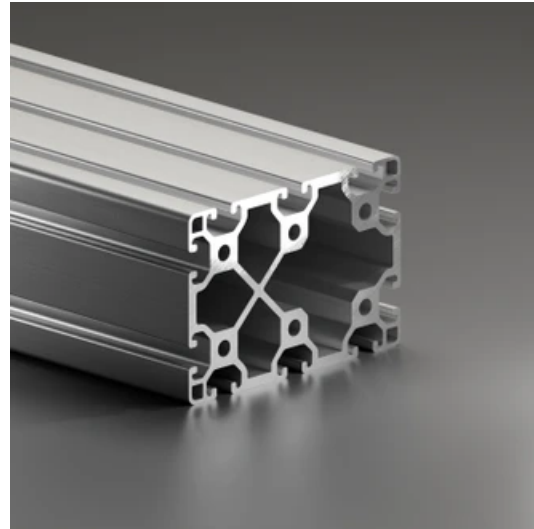

## Profile 8 120x80 Light

**System:** 40 - Slot 8  
**Dimensions:** 80x120  
**Length (mm):** 6000  
**Material Quality:** Light  
**Profile Type:** Open

## General Data

Designation	System	$I_x$ (cm <sup>4</sup> )	$I_y$ (cm <sup>4</sup> )	$W_x$ (cm <sup>3</sup> )	$W_y$ (cm <sup>3</sup> )
RP1190	40 - Slot 8	201.78	420.92	50.44	68.28

Designation	A (cm <sup>2</sup> )	Mass (kg/m)
RP1190	29.89	8.10