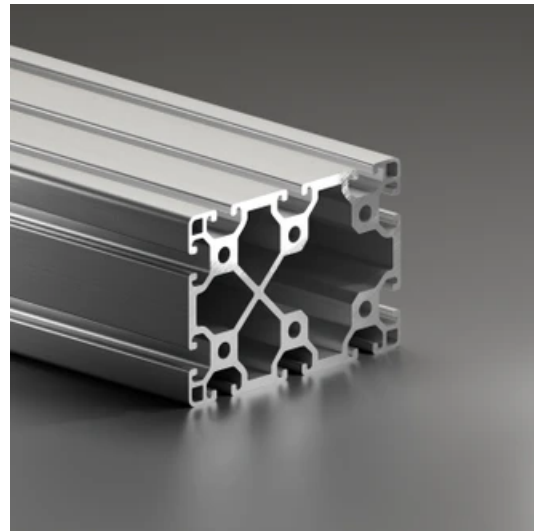

Profile 8 120x80 Light

System: 40 - Slot 8
Dimensions: 120x80
Length (mm): 6000
Material Quality: Light
Profile Type: Open

General Data

Designation	System	I_x (cm ⁴)	I_y (cm ⁴)	W_x (cm ³)	W_y (cm ³)
RP1190	40 - Slot 8	201.78	420.92	50.44	68.28

Designation	A (cm ²)	Mass (kg/m)
RP1190	29.89	8.10