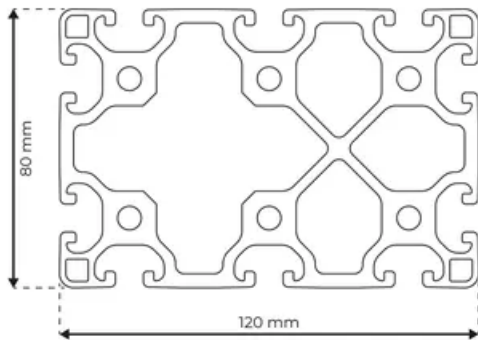

Profile 8 120x80 Light

System: 40 - Slot 8
Dimensions: 120x80
Length (mm): 6000
Material Quality: Light
Profile Type: Open

General Data

Designation	System	I_x (cm ⁴)	I_y (cm ⁴)	W_x (cm ³)	W_y (cm ³)
RP1190	40 - Slot 8	201.78	420.92	50.44	68.28

Designation	A (cm ²)	Mass (kg/m)
RP1190	29.89	8.10