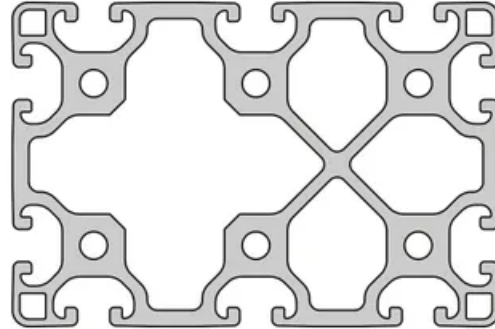

## Profile 8 120x80 Light

**System:** 40 - Slot 8  
**Dimensions:** 80x120  
**Length (mm):** 6000  
**Material Quality:** Light  
**Profile Type:** Open

## General Data

Designation	System	$I_x$ (cm <sup>4</sup> )	$I_y$ (cm <sup>4</sup> )	$W_x$ (cm <sup>3</sup> )	$W_y$ (cm <sup>3</sup> )
RP1190	40 - Slot 8	201.78	420.92	50.44	68.28

Designation	A (cm <sup>2</sup> )	Mass (kg/m)
RP1190	29.89	8.10