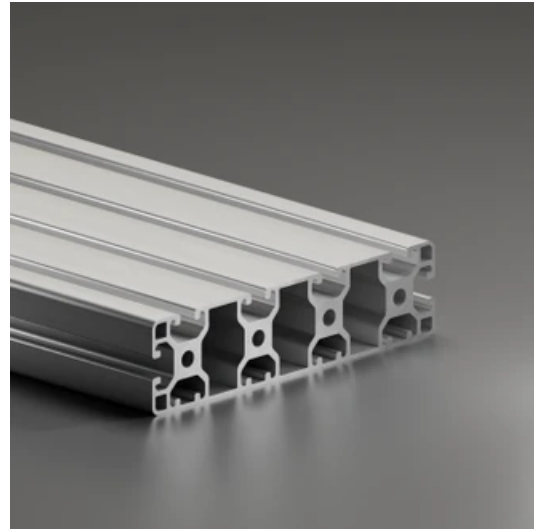

Profile 8 160x40 Light 4N

System: 40 - Slot 8
Dimensions: 160x40
Length (mm): 6000
Material Quality: Light
Profile Type: Closed

General Data

Designation	System	I_x (cm ⁴)	I_y (cm ⁴)	W_x (cm ³)	W_y (cm ³)
RP1380	40 - Slot 8	33.58	511.87	16.26	63.98

Designation	A (cm ²)	Mass (kg/m)
RP1380	21.27	5.77