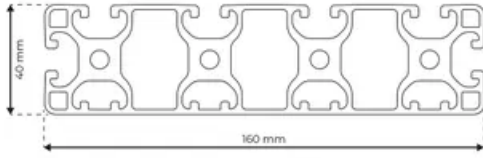

Profile 8 160x40 Light 4N

System: 40 - Slot 8
Dimensions: 160x40
Length (mm): 6000
Material Quality: Light
Profile Type: Closed

General Data

Designation	System	I_x (cm ⁴)	I_y (cm ⁴)	W_x (cm ³)	W_y (cm ³)
RP1380	40 - Slot 8	33.58	511.87	16.26	63.98

Designation	A (cm ²)	Mass (kg/m)
RP1380	21.27	5.77