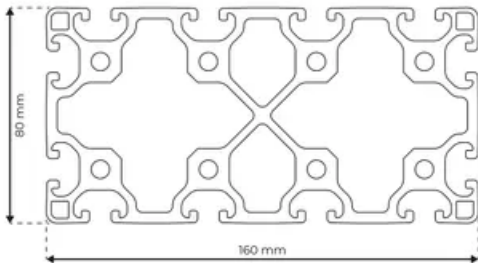

Profile 8 160x80 Light

System: 40 - Slot 8
Dimensions: 80x160
Length (mm): 6000
Material Quality: Light
Profile Type: Open

General Data

Designation	System	I_x (cm ⁴)	I_y (cm ⁴)	W_x (cm ³)	W_y (cm ³)
RP1200	40 - Slot 8	266.62	906.36	66.66	113.3

Designation	A (cm ²)	Mass (kg/m)
RP1200	19.75	10.15