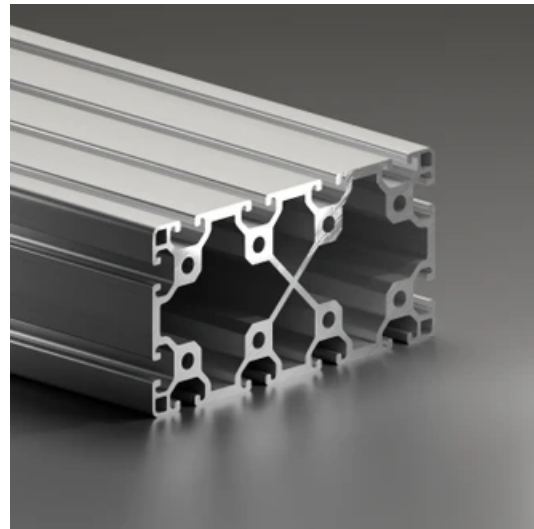

Profile 8 160x80 Light

System: 40 - Slot 8
Dimensions: 80x160
Length (mm): 6000
Material Quality: Light
Profile Type: Open

General Data

Designation	System	I_x (cm ⁴)	I_y (cm ⁴)	W_x (cm ³)	W_y (cm ³)
RP1200	40 - Slot 8	266.62	906.36	66.66	113.3

Designation	A (cm ²)	Mass (kg/m)
RP1200	19.75	10.15