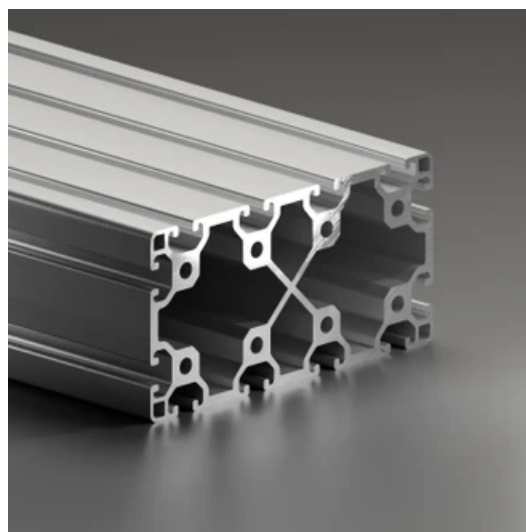

## Profile 8 160x80 Light

**System:** 40 - Slot 8  
**Dimensions:** 160x80  
**Length (mm):** 6000  
**Material Quality:** Light  
**Profile Type:** Open

## General Data

Designation	System	$I_x$ (cm <sup>4</sup> )	$I_y$ (cm <sup>4</sup> )	$W_x$ (cm <sup>3</sup> )	$W_y$ (cm <sup>3</sup> )
RP1200	40 - Slot 8	266.62	906.36	66.66	113.3

Designation	A (cm <sup>2</sup> )	Mass (kg/m)
RP1200	19.75	10.15