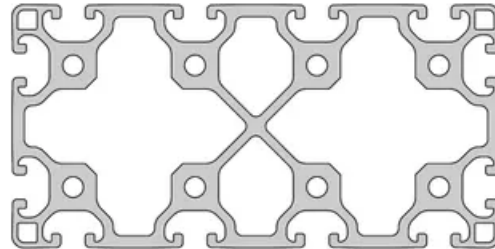

## Profile 8 160x80 Light

**System:** 40 - Slot 8  
**Dimensions:** 160x80  
**Length (mm):** 6000  
**Material Quality:** Light  
**Profile Type:** Open

## General Data

Designation	System	$I_x$ (cm <sup>4</sup> )	$I_y$ (cm <sup>4</sup> )	$W_x$ (cm <sup>3</sup> )	$W_y$ (cm <sup>3</sup> )
RP1200	40 - Slot 8	266.62	906.36	66.66	113.3

Designation	A (cm <sup>2</sup> )	Mass (kg/m)
RP1200	19.75	10.15