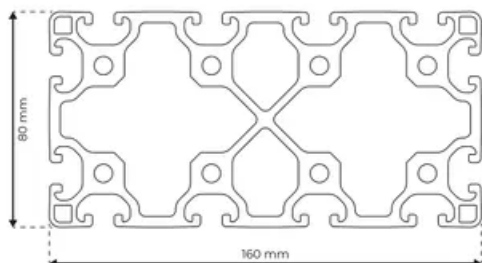

## Profile 8 160x80 Light

**System:** 40 - Slot 8  
**Dimensions:** 160x80  
**Length (mm):** 6000  
**Material Quality:** Light  
**Profile Type:** Open

## General Data

Designation	System	$I_x$ (cm <sup>4</sup> )	$I_y$ (cm <sup>4</sup> )	$W_x$ (cm <sup>3</sup> )	$W_y$ (cm <sup>3</sup> )
RP1200	40 - Slot 8	266.62	906.36	66.66	113.3

Designation	A (cm <sup>2</sup> )	Mass (kg/m)
RP1200	19.75	10.15