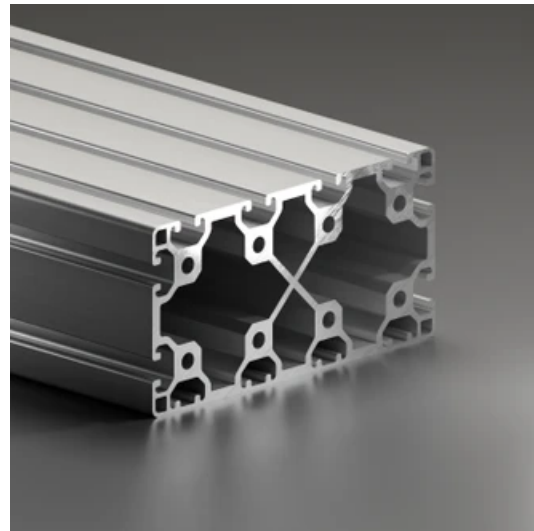

## Profile 8 160x80 Light 4N

**System:** 40 - Slot 8  
**Dimensions:** 80x160  
**Length (mm):** 6000  
**Material Quality:** Light  
**Profile Type:** Closed