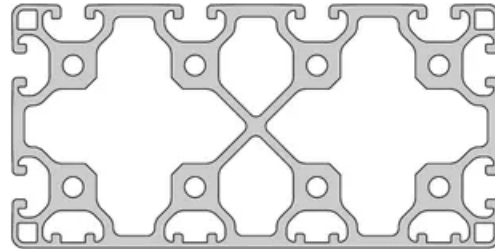

## Profile 8 160x80 Light 4N

**System:** 40 - Slot 8  
**Dimensions:** 80x160  
**Length (mm):** 6000  
**Material Quality:** Light  
**Profile Type:** Closed

## General Data

Designation	System	$I_x$ (cm <sup>4</sup> )	$I_y$ (cm <sup>4</sup> )	$W_x$ (cm <sup>3</sup> )	$W_y$ (cm <sup>3</sup> )
RP1396	40 - Slot 8	277.85	924.15	68.19	115.49

Designation	A (cm <sup>2</sup> )	Mass (kg/m)
RP1396	38.3	10.38