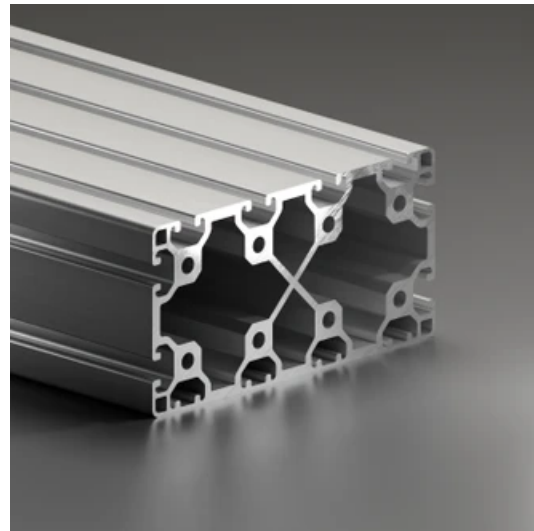

Profile 8 160x80 Light 4N

System: 40 - Slot 8
Dimensions: 160x80
Length (mm): 6000
Material Quality: Light
Profile Type: Closed

General Data

Designation	System	I_x (cm ⁴)	I_y (cm ⁴)	W_x (cm ³)	W_y (cm ³)
RP1396	40 - Slot 8	277.85	924.15	68.19	115.49

Designation	A (cm ²)	Mass (kg/m)
RP1396	38.3	10.38