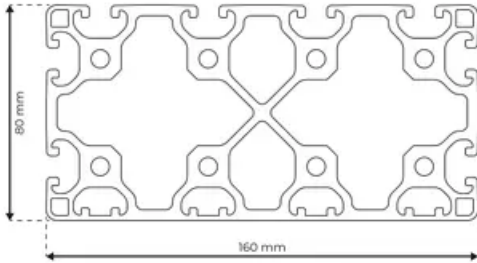

## Profile 8 160x80 Light 4N

**System:** 40 - Slot 8  
**Dimensions:** 80x160  
**Length (mm):** 6000  
**Material Quality:** Light  
**Profile Type:** Closed

## General Data

Designation	System	$I_x$ (cm <sup>4</sup> )	$I_y$ (cm <sup>4</sup> )	$W_x$ (cm <sup>3</sup> )	$W_y$ (cm <sup>3</sup> )
RP1396	40 - Slot 8	277.85	924.15	68.19	115.49

Designation	A (cm <sup>2</sup> )	Mass (kg/m)
RP1396	38.3	10.38