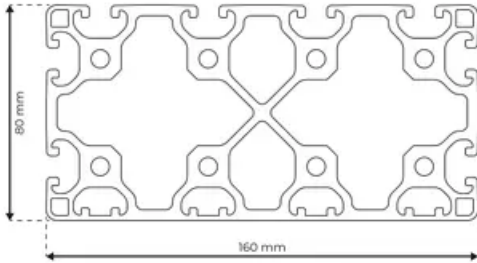

Profile 8 160x80 Light 4N

System: 40 - Slot 8
Dimensions: 160x80
Length (mm): 6000
Material Quality: Light
Profile Type: Closed

General Data

Designation	System	I_x (cm ⁴)	I_y (cm ⁴)	W_x (cm ³)	W_y (cm ³)
RP1396	40 - Slot 8	277.85	924.15	68.19	115.49

Designation	A (cm ²)	Mass (kg/m)
RP1396	38.3	10.38