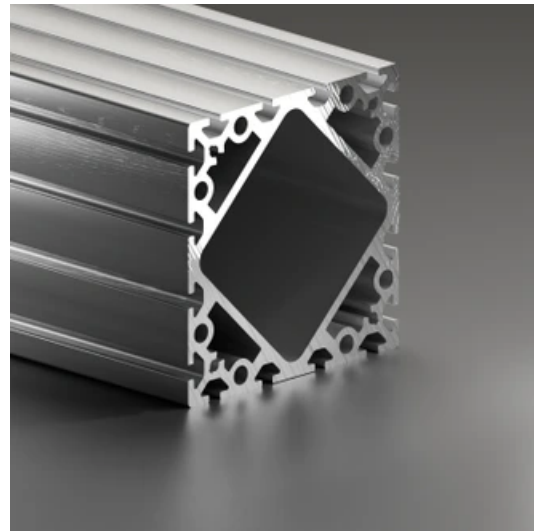

Profile 8 160x160 Light

System: 40 - Slot 8
Dimensions: 160x160
Length (mm): 6000
Material Quality: Light
Profile Type: Open

General Data

Designation	System	I_x (cm ⁴)	I_y (cm ⁴)	W_x (cm ³)	W_y (cm ³)
RP1397	40 - Slot 8	239.38	239.38	299.22	299.22

Designation	A (cm ²)	Mass (kg/m)
RP1397	76.73	20.79