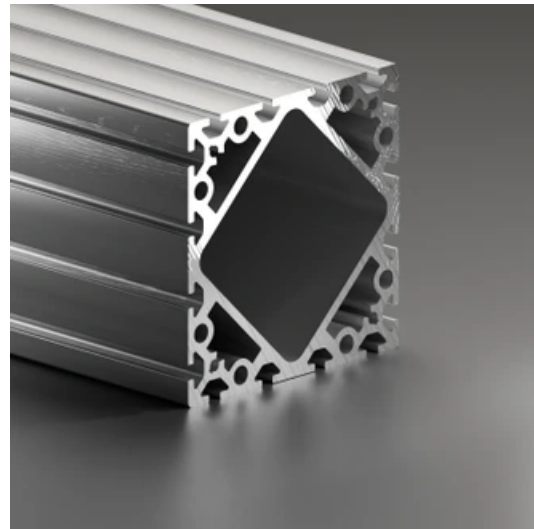

Profile 8 160x160 Light

System: 40 - Slot 8
Dimensions: 160x160
Length (mm): 6000
Material Quality: Light
Profile Type: Open

General Data

Designation	System	Ix (cm ⁴)	Iy (cm ⁴)	Wx (cm ³)	Wy (cm ³)
RP1397	40 - Slot 8	239.38	239.38	299.22	299.22

Designation	A (cm ²)	Mass (kg/m)
RP1397	76.73	20.79