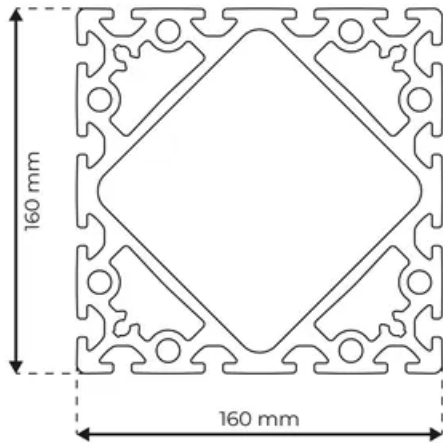

Profile 8 160x160 Light

System: 40 - Slot 8
Dimensions: 160x160
Length (mm): 6000
Material Quality: Light
Profile Type: Open

General Data

Designation	System	I_x (cm ⁴)	I_y (cm ⁴)	W_x (cm ³)	W_y (cm ³)
RP1397	40 - Slot 8	239.38	239.38	299.22	299.22

Designation	A (cm ²)	Mass (kg/m)
RP1397	76.73	20.79