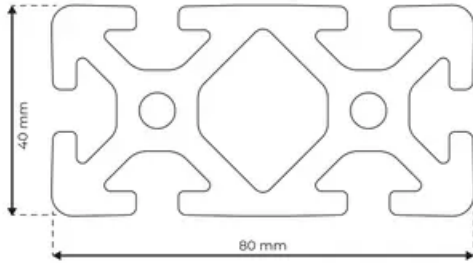

Profile 8 80x40 Normal

System: 40 - Slot 8
Dimensions: 40x80
Length (mm): 6000
Material Quality: Normal
Profile Type: Open

General Data

Designation	System	I_x (cm ⁴)	I_y (cm ⁴)	W_x (cm ³)	W_y (cm ³)
RP1040	40 - Slot 8	27.02	102.09	13.51	25.52

Designation	A (cm ²)	Mass (kg/m)
RP1040	16.78	4.55