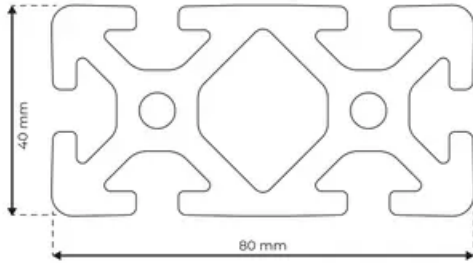

Profile 8 80x40 Normal

System: 40 - Slot 8
Dimensions: 80x40
Length (mm): 6000
Material Quality: Normal
Profile Type: Open

General Data

Designation	System	I_x (cm ⁴)	I_y (cm ⁴)	W_x (cm ³)	W_y (cm ³)
RP1040	40 - Slot 8	27.02	102.09	13.51	25.52

Designation	A (cm ²)	Mass (kg/m)
RP1040	16.78	4.55