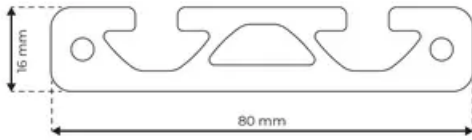

Profile 8 80x16 Normal

System: 40 - Slot 8
Dimensions: 80x16
Length (mm): 6000
Material Quality: Normal
Profile Type: Open

General Data

Designation	System	I_x (cm ⁴)	I_y (cm ⁴)	W_x (cm ³)	W_y (cm ³)
RP1020	40 - Slot 8	2.21	49.65	2.55	12.41

Designation	A (cm ²)	Mass (kg/m)
RP1020	8.11	2.20