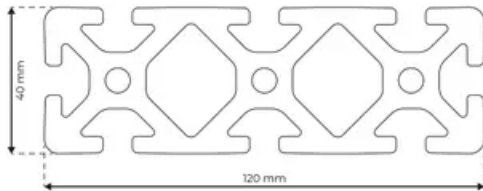

Profile 8 120x40 Normal

System: 40 - Slot 8
Dimensions: 120x40
Length (mm): 6000
Material Quality: Normal
Profile Type: Open

General Data

Designation	System	I_x (cm ⁴)	I_y (cm ⁴)	W_x (cm ³)	W_y (cm ³)
RP1050	40 - Slot 8	39.98	324.65	19.99	54.11

Designation	A (cm ²)	Mass (kg/m)
RP1050	24.28	6.61