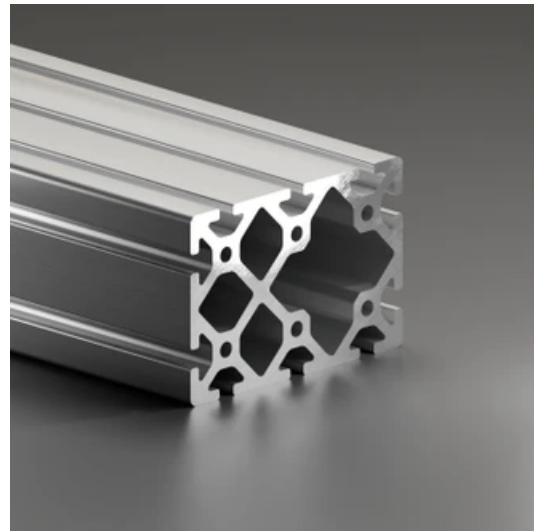

Profile 8 120x80 Normal

System: 40 - Slot 8
Dimensions: 120x80
Length (mm): 6000
Material Quality: Normal
Profile Type: Open

General Data

Designation	System	I_x (cm ⁴)	I_y (cm ⁴)	W_x (cm ³)	W_y (cm ³)
RP1080	40 - Slot 8	271.19	568.99	67.8	98.12

Designation	A (cm ²)	Mass (kg/m)
RP1080	39.31	10.65