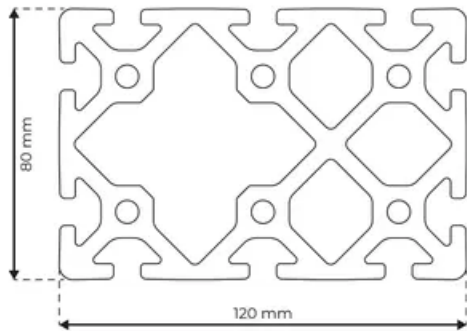

Profile 8 120x80 Normal

System: 40 - Slot 8
Dimensions: 120x80
Length (mm): 6000
Material Quality: Normal
Profile Type: Open

General Data

Designation	System	I_x (cm ⁴)	I_y (cm ⁴)	W_x (cm ³)	W_y (cm ³)
RP1080	40 - Slot 8	271.19	568.99	67.8	98.12

Designation	A (cm ²)	Mass (kg/m)
RP1080	39.31	10.65