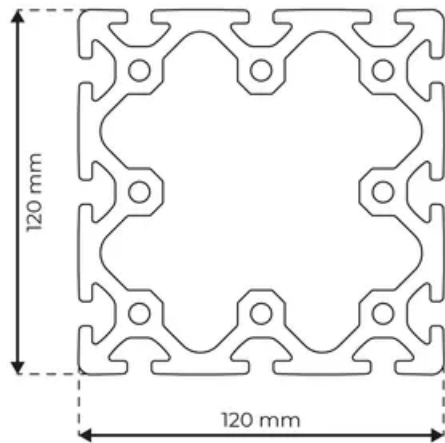

Profile 8 120x120 Normal

System: 40 - Slot 8
Dimensions: 120x120
Length (mm): 6000
Material Quality: Normal
Profile Type: Open

General Data

Designation	System	I_x (cm ⁴)	I_y (cm ⁴)	W_x (cm ³)	W_y (cm ³)
RP1095	40 - Slot 8	798.97	798.97	133.16	133.16

Designation	A (cm ²)	Mass (kg/m)
RP1095	45.86	12.43