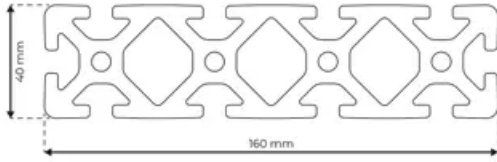

Profile 8 160x40 Normal

System: 40 - Slot 8
Dimensions: 160x40
Length (mm): 6000
Material Quality: Normal
Profile Type: Open

General Data

Designation	System	I_x (cm ⁴)	I_y (cm ⁴)	W_x (cm ³)	W_y (cm ³)
RP1060	40 - Slot 8	52.92	742.19	26.46	92.77

Designation	A (cm ²)	Mass (kg/m)
RP1060	31.94	8.66