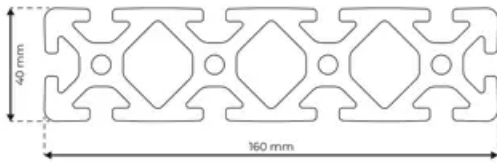

Profile 8 160x40 Normal

System: 40 - Slot 8
Dimensions: 40x160
Length (mm): 6000
Material Quality: Normal
Profile Type: Open

General Data

Designation	System	I_x (cm ⁴)	I_y (cm ⁴)	W_x (cm ³)	W_y (cm ³)
RP1060	40 - Slot 8	52.92	742.19	26.46	92.77

Designation	A (cm ²)	Mass (kg/m)
RP1060	31.94	8.66