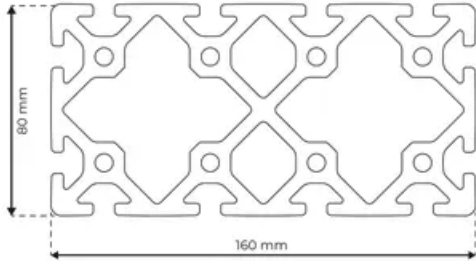

Profile 8 160x80 Normal

System: 40 - Slot 8
Dimensions: 160x80
Length (mm): 6000
Material Quality: Normal
Profile Type: Open

General Data

Designation	System	I_x (cm ⁴)	I_y (cm ⁴)	W_x (cm ³)	W_y (cm ³)
RP1090	40 - Slot 8	354.37	1204.61	88.59	150.58

Designation	A (cm ²)	Mass (kg/m)
RP1090	48.61	13.17