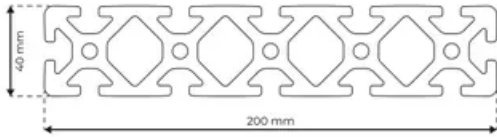

Profile 8 200x40 Normal

System: 40 - Slot 8
Dimensions: 200x40
Length (mm): 6000
Material Quality: Normal
Profile Type: Open

General Data

Designation	System	I_x (cm ⁴)	I_y (cm ⁴)	W_x (cm ³)	W_y (cm ³)
RP1065	40 - Slot 8	65.89	1415.83	32.94	141.58

Designation	A (cm ²)	Mass (kg/m)
RP1065	39.49	10.70