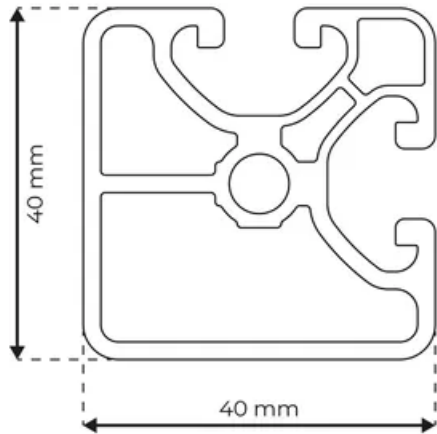

## Profile 8 40x40 Ultralight 2N90

**System:** 40 - Slot 8  
**Dimensions:** 40x40  
**Length (mm):** 6000  
**Material Quality:** Ultralight  
**Profile Type:** Closed

## General Data

Designation	System	$I_x$ (cm <sup>4</sup> )	$I_y$ (cm <sup>4</sup> )	$W_x$ (cm <sup>3</sup> )	$W_y$ (cm <sup>3</sup> )
RP1316	40 - Slot 8	7.81	8.22	3.76	4.08

Designation	A (cm <sup>2</sup> )	Mass (kg/m)
RP1316	4.87	1.32