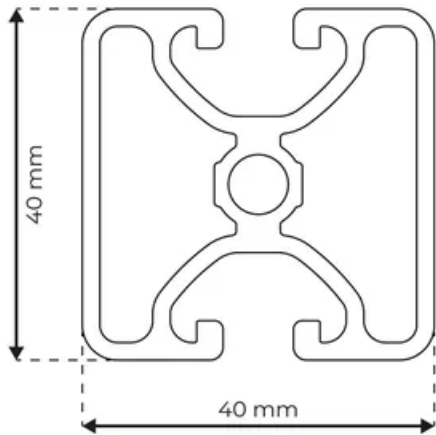

Profile 8 40x40 Ultralight 2N180

System: 40 - Slot 8
Dimensions: 40x40
Length (mm): 6000
Material Quality: Ultralight
Profile Type: Closed

General Data

Designation	System	Ix (cm ⁴)	Iy (cm ⁴)	Wx (cm ³)	Wy (cm ³)
RP1315	40 - Slot 8	8.12	8.76	4.06	4.38

Designation	A (cm ²)	Mass (kg/m)
RP1315	4.98	1.35