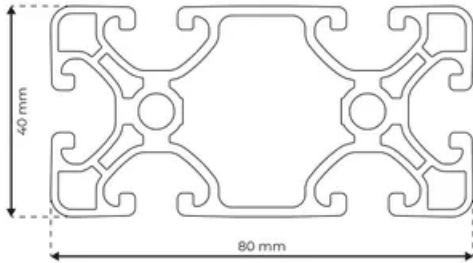

Profile 8 80x40 Ultralight

System: 40 - Slot 8
Dimensions: 40x80
Length (mm): 6000
Material Quality: Ultralight
Profile Type: Open

General Data

Designation	System	I_x (cm ⁴)	I_y (cm ⁴)	W_x (cm ³)	W_y (cm ³)
RP1145	40 - Slot 8	14.91	58.08	7.45	14.52

Designation	A (cm ²)	Mass (kg/m)
RP1145	8.81	2.39