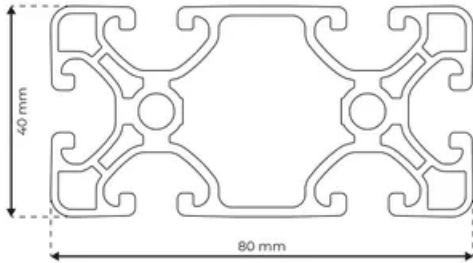

Profile 8 80x40 Ultralight

System: 40 - Slot 8
Dimensions: 80x40
Length (mm): 6000
Material Quality: Ultralight
Profile Type: Open

General Data

Designation	System	I_x (cm ⁴)	I_y (cm ⁴)	W_x (cm ³)	W_y (cm ³)
RP1145	40 - Slot 8	14.91	58.08	7.45	14.52

Designation	A (cm ²)	Mass (kg/m)
RP1145	8.81	2.39