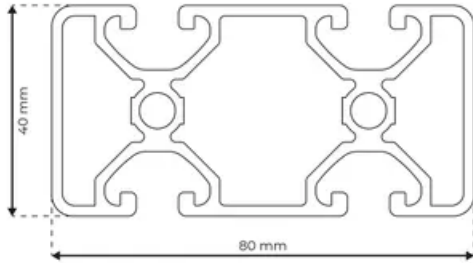

Profile 8 80x40 Ultralight 2N180

System: 40 - Slot 8
Dimensions: 80x40
Length (mm): 6000
Material Quality: Ultralight
Profile Type: Closed

General Data

Designation	System	I_x (cm ⁴)	I_y (cm ⁴)	W_x (cm ³)	W_y (cm ³)
RP1356	40 - Slot 8	15.94	55.4	7.97	13.85

Designation	A (cm ²)	Mass (kg/m)
RP1356	8.49	2.30