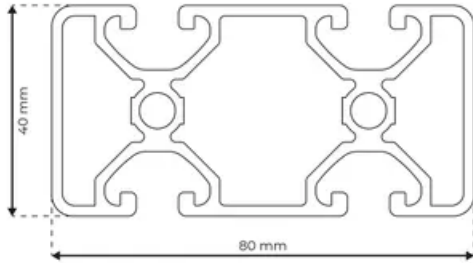

## Profile 8 80x40 Ultralight 2N180

**System:** 40 - Slot 8  
**Dimensions:** 40x80  
**Length (mm):** 6000  
**Material Quality:** Ultralight  
**Profile Type:** Closed

## General Data

Designation	System	$I_x$ (cm <sup>4</sup> )	$I_y$ (cm <sup>4</sup> )	$W_x$ (cm <sup>3</sup> )	$W_y$ (cm <sup>3</sup> )
RP1356	40 - Slot 8	15.94	55.4	7.97	13.85

Designation	A (cm <sup>2</sup> )	Mass (kg/m)
RP1356	8.49	2.30