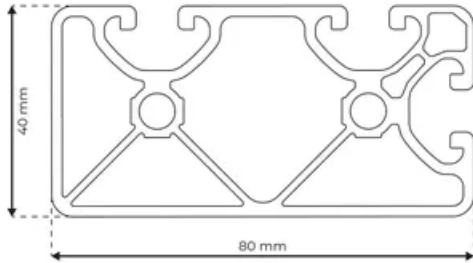

## Profile 8 80x40 Ultralight 3N90

**System:** 40 - Slot 8  
**Dimensions:** 80x40  
**Length (mm):** 6000  
**Material Quality:** Ultralight  
**Profile Type:** Closed

## General Data

Designation	System	$I_x$ (cm <sup>4</sup> )	$I_y$ (cm <sup>4</sup> )	$W_x$ (cm <sup>3</sup> )	$W_y$ (cm <sup>3</sup> )
RP1365	40 - Slot 8	15.92	56.24	8.12	14.34

Designation	A (cm <sup>2</sup> )	Mass (kg/m)
RP1365	8.44	2.29