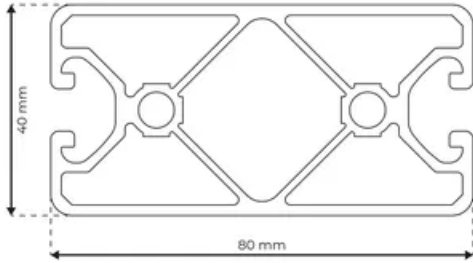

## Profile 8 80x40 Ultralight 4N180

**System:** 40 - Slot 8  
**Dimensions:** 80x40  
**Length (mm):** 6000  
**Material Quality:** Ultralight  
**Profile Type:** Closed

## General Data

Designation	System	$I_x$ (cm <sup>4</sup> )	$I_y$ (cm <sup>4</sup> )	$W_x$ (cm <sup>3</sup> )	$W_y$ (cm <sup>3</sup> )
RP1355	40 - Slot 8	15.77	56.38	7.89	14.09

Designation	A (cm <sup>2</sup> )	Mass (kg/m)
RP1355	8.25	2.24