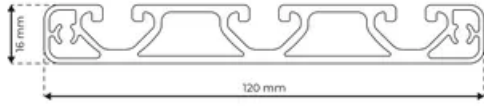

Profile 8 120x16 Ultralight

System: 40 - Slot 8
Dimensions: 16x120
Length (mm): 6000
Material Quality: Ultralight
Profile Type: Open

General Data

Designation	System	I_x (cm ⁴)	I_y (cm ⁴)	W_x (cm ³)	W_y (cm ³)
RP1019	40 - Slot 8	2.43	90.15	2.89	15.02

Designation	A (cm ²)	Mass (kg/m)
RP1019	7.23	1.96