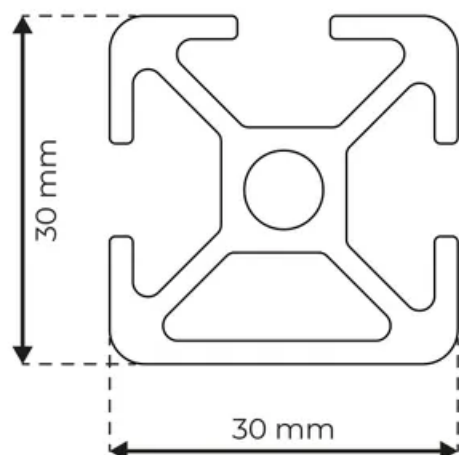

Profile 8 30x30 Light 1N

System: 30 - Slot 8
Dimensions: 30x30
Length (mm): 6000
Material Quality: Light
Profile Type: Closed

General Data

Designation	System	I _x (cm ⁴)	I _y (cm ⁴)	W _x (cm ³)	W _y (cm ³)
RP2040	30 - Slot 8	3.44	3.14	2.19	2.09

Designation	A (cm ²)	Mass (kg/m)
RP2040	3.48	0.94