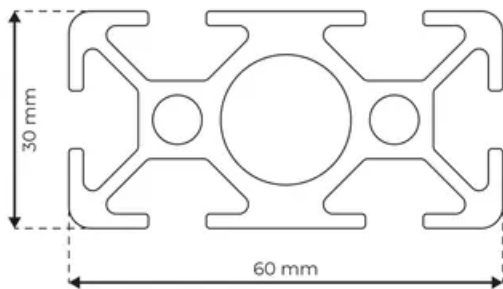

Profile 8 60x30 Light

System: 30 - Slot 8
Dimensions: 30x60
Length (mm): 6000
Material Quality: Light
Profile Type: Open

General Data

Designation	System	Ix (cm ⁴)	Iy (cm ⁴)	Wx (cm ³)	Wy (cm ³)
RP2020	30 - Slot 8	6.45	21.41	4.30	7.14

Designation	A (cm ²)	Mass (kg/m)
RP2020	6.78	1.84