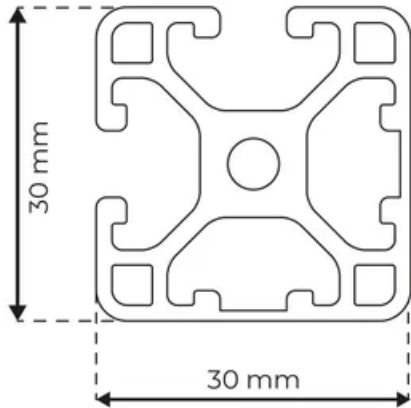

Profile 6 30x30 Light 2N90

System: 30 - Slot 6
Dimensions: 30x30
Length (mm): 6000
Material Quality: Light
Profile Type: Closed

General Data

Designation	System	Ix (cm ⁴)	Iy (cm ⁴)	Wx (cm ³)	Wy (cm ³)
RP3120	30 - Slot 6	3.02	3.02	1.98	1.98

Designation	A (cm ²)	Mass (kg/m)
RP3120	3.48	0.94