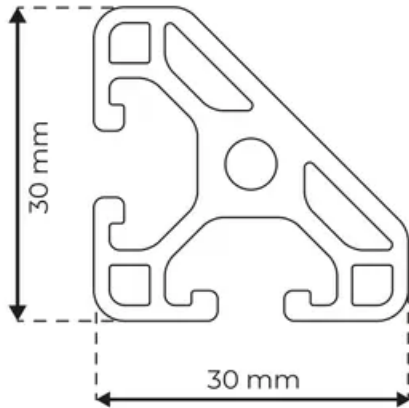

Profile 6 30x30 Light 45°

System: 30 - Slot 6
Dimensions: 30x30
Length (mm): 3000
Material Quality: Light
Profile Type: Angled

General Data

Designation	System	I_x (cm ⁴)	I_y (cm ⁴)	W_x (cm ³)	W_y (cm ³)
RP3150	30 - Slot 6	2.2	2.2	1.32	1.32

Designation	A (cm ²)	Mass (kg/m)
RP3150	3.05	0.82