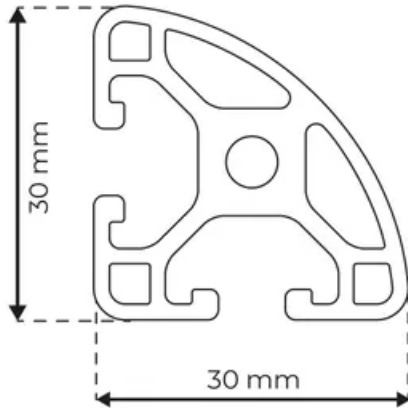

Profile 6 30x30R Light

System: 30 - Slot 6
Dimensions: 30x30
Length (mm): 3000
Material Quality: Light
Profile Type: Radiused

General Data

Designation	System	I_x (cm ⁴)	I_y (cm ⁴)	W_x (cm ³)	W_y (cm ³)
RP3160	30 - Slot 6	2.14	2.14	1.3	1.3

Designation	A (cm ²)	Mass (kg/m)
RP3160	2.99	0.81