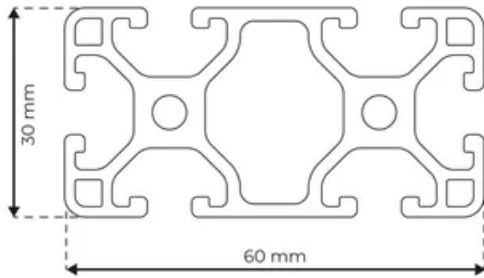

Profile 6 60x30 Light

System: 30 - Slot 6
Dimensions: 30x60
Length (mm): 6000
Material Quality: Light
Profile Type: Open

General Data

Designation	System	I_x (cm ⁴)	I_y (cm ⁴)	W_x (cm ³)	W_y (cm ³)
RP3070	30 - Slot 6	20.8	5.47	6.93	3.65

Designation	A (cm ²)	Mass (kg/m)
RP3070	5.94	1.61