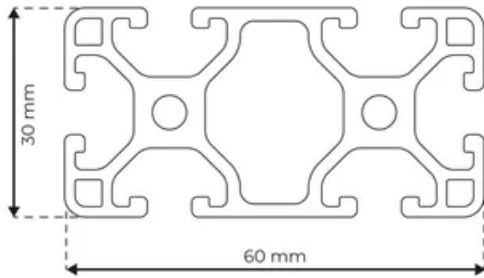

Profile 6 60x30 Light

System: 30 - Slot 6
Dimensions: 60x30
Length (mm): 6000
Material Quality: Light
Profile Type: Open

General Data

Designation	System	I_x (cm ⁴)	I_y (cm ⁴)	W_x (cm ³)	W_y (cm ³)
RP3070	30 - Slot 6	20.8	5.47	6.93	3.65

Designation	A (cm ²)	Mass (kg/m)
RP3070	5.94	1.61