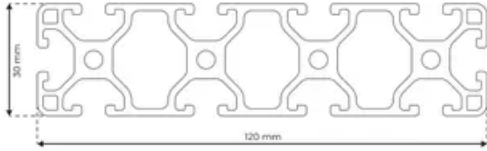

Profile 6 120x30 Light

System: 30 - Slot 6
Dimensions: 30x120
Length (mm): 6000
Material Quality: Light
Profile Type: Open

General Data

Designation	System	I_x (cm ⁴)	I_y (cm ⁴)	W_x (cm ³)	W_y (cm ³)
RP3080	30 - Slot 6	149.85	10.81	24.97	7.21

Designation	A (cm ²)	Mass (kg/m)
RP3080	11.34	3.06