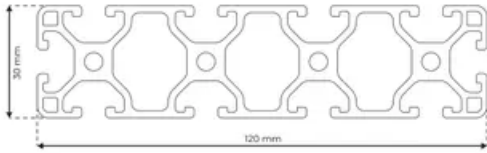

Profile 6 120x30 Light

System: 30 - Slot 6
Dimensions: 120x30
Length (mm): 6000
Material Quality: Light
Profile Type: Open

General Data

Designation	System	Ix (cm ⁴)	Iy (cm ⁴)	Wx (cm ³)	Wy (cm ³)
RP3080	30 - Slot 6	149.85	10.81	24.97	7.21

Designation	A (cm ²)	Mass (kg/m)
RP3080	11.34	3.06