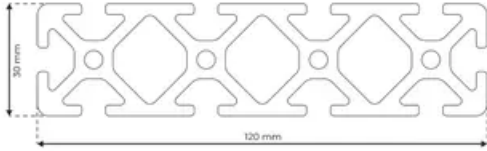

## Profile 6 120x30 Normal

**System:** 30 - Slot 6  
**Dimensions:** 120x30  
**Length (mm):** 6000  
**Material Quality:** Normal  
**Profile Type:** Open

## General Data

Designation	System	Ix (cm <sup>4</sup> )	Iy (cm <sup>4</sup> )	Wx (cm <sup>3</sup> )	Wy (cm <sup>3</sup> )
RP3030	30 - Slot 6	207.28	15.31	34.55	10.2

Designation	A (cm <sup>2</sup> )	Mass (kg/m)
RP3030	15.73	4.26